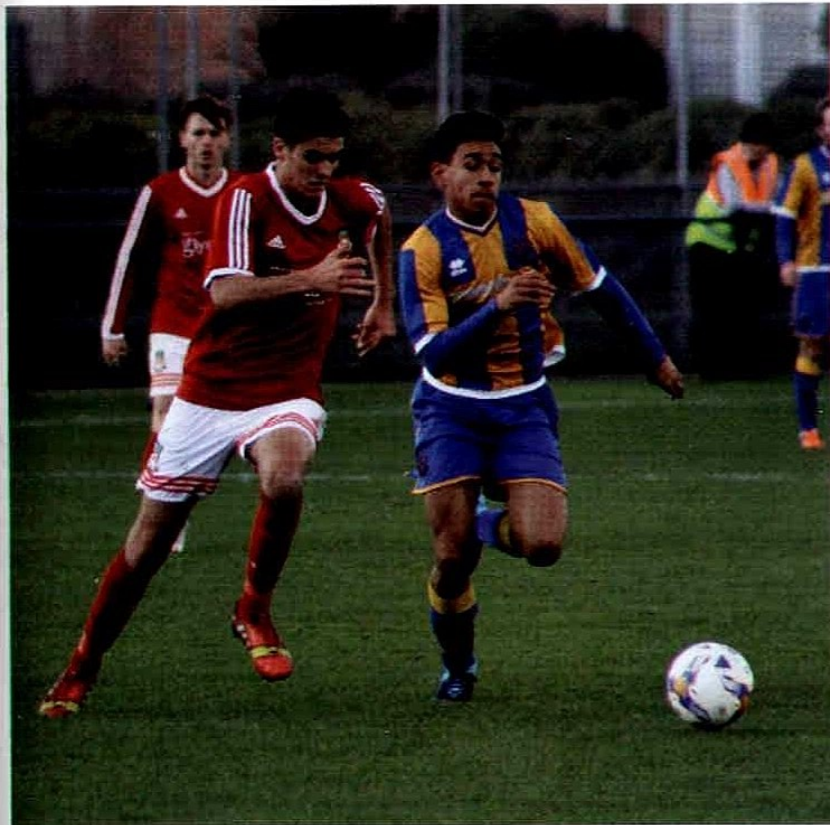

Shrewsbury Town Youth Team Fixtures 2015/16

DATE	OPPONENT	RES
AUGUST 2015		
SAT 8TH	MORECAMBE A	W 4-1
SAT 15TH	BURNLEY H	W 2-0
TUE 18TH	CARLISLE A	L 2-0
SAT 22ND	WALSALL A	L 2-0
SAT 29TH	SCUNTHORPE A (YA CUP)	W 2-0
SEPTEMBER 2015		
SAT 5TH	BURY H	W 3-0
SAT 12TH	FLEETWOOD A	W 2-0
SAT 19TH	TRANMERE H	W 3-0
SAT 26TH	PORT VALE A	W 2-0
OCTOBER 2015		
SAT 3RD	MANSFIELD TOWN A (YA CUP)	W 2-0
SAT 17TH	WIGAN A	D 1-1
SAT 24TH	BLACKPOOL H	L 3-1
TUE 27TH	AFC TELFORD H (FA Y Cup)	W 2-1
SAT 31ST	WREXHAM H (YA CUP)	W 2-1
NOVEMBER 2015		
SAT 7TH	PRESTON A	L 2-1
SAT 14TH	WREXHAM H	L 1-1
WED 18TH	ILKESTON A (FA Y CUP R2)	L 4-1
FRI 27TH	ACCRINGTON A	L 2-1
DECEMBER 2015		
SAT 5TH	ROCHDALE A	D 1-1
SAT 12TH	CARLISLE UNITED H	D 1-1
SAT 19TH	TRANMERE A	
JANUARY 2016		
SAT 9TH	FLEETWOOD H	
SAT 16TH	WIGAN H (YA CUP)	
SAT 30TH	PORT VALE H	
FEBRUARY 2016		
SAT 6TH	BURNLEY A	
SAT 20TH	MORECAMBE H	
SAT 27TH	BURY A	
MARCH 2016		
SAT 5TH	WALSALL H	
SAT 12TH	WIGAN H	
SAT 19TH	BLACKPOOL A	
APRIL 2016		
SAT 2ND	PRESTON H	
SAT 9TH	WREXHAM A	
SAT 16TH	ACCRINGTON H	
SAT 23TH	ROCHDALE H	

Akpa Akpro almost gave the Shrews, led by Ian Dawes and Danny Coyne, the lead four minutes after the break when he beat his man on the left before curling a low shot narrowly wide of the far post.

Matt Tootle also looked to catch Sharpe off his line from just inside the Wrexham half, but the effort was off target.

And McAlinden went even closer to a Town second as he rattled the crossbar with a thumping left-foot drive from just inside the box.

Towns goalkeeper was forced into a superb stop on the hour mark to beat away a powerful half-volley from Gray from over 25 yards out.

And a minute later, Shrewsbury went in front as McAlinden drove down the left and crossed low for the unmarked Barnett in the box who then fired low first-time into the bottom right corner.

McKnight then scored a decisive third as McAlinden pulled the ball back to the

edge of the box to McKnight who drilled a low shot into the bottom left corner.

FULL-TIME: Shrewsbury Town 3-1 Wrexham

SHREWSBURY TOWN LINE-UP: Callum Burton (GK); Sam Patterson, Mat Sadler, Dominic Smith (C), Callum Grogan, Matt Tootle, Jean-Louis Akpa Akpro (Ethan Jones, 62), Darren McKnight, Tyrone Barnett (Kaiman Anderson, 62), Jordan Clark, Liam McAlinden.

UNUSED SUBS: Chris Gallagher.

GOALS: Barnett (43, 61), McKnight (76).

WREXHAM LINE-UP: Liam Sharpe (GK); Ross White (C), Joe Williams (Johnny Smith, 80), Taylor McKenzie, Iwan Cartwright, James Gray, Jon Nolan, Danny O'Brien, Joel Logan, John Cofie, Aaron Simpson.

UNUSED SUBS: Kieran Wolland (GK), Jordan Davies, Leroy Jennings.

BOOKED: Simpson (75), Gray (81).